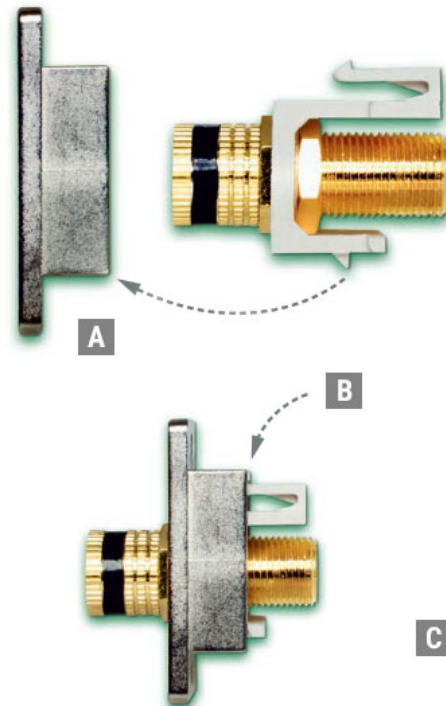

The Keystone system can be adjusted for **many different purposes**. With more than 70 modules with 20 different connections, it offers an **interface array** that solves almost every connection problem. In addition, there are different covers, housings, panels and attachments.

Some advantages

Easy to assemble

Using a **snap-in attachment**, the modules are simply inserted into the mounting. Since the modules are equipped with double jacks, the assembly of the cable is possible without screwing or soldering.

- A Mount the module with the latch below
- B Snap-in the module with the hook above
- C Ready!

Individual configurations

Whether there are 4, 6 or more ports: patch panel and attachments can be fitted as desired – depending on the requirements profile, almost **any conceivable combination** can be realized with the Keystone System.

Flexible and replaceable

The connection requirements have changed? No problem: The port remains; only the corresponding module is removed and replaced by the desired one.

Application areas of the Keystone System